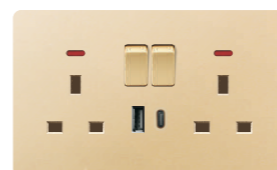

F-2-041
13A DP 2 gang switch+2 socket
+USB+Type-c