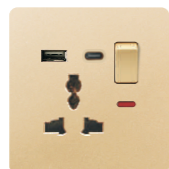

F-2-018
1 gang switch+multi function
socket +USB+Type-c