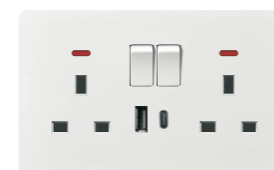

F-2-041
13A DP 2 gang switch+2 socket
+USB+Type-c