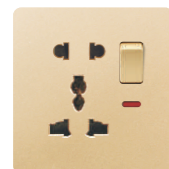

F-2-017
1 gang switch+universal
five-hole socket w/neon