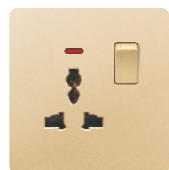

F-2-014
1 gang switch+multi
function socket w/neon