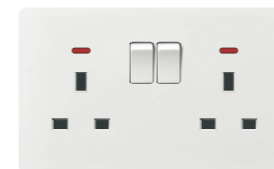

F-2-038
13A DP 2 gang switch+2 socket w/neon