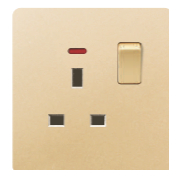

F-2-015
13A 1 gang switch socket
w/neon