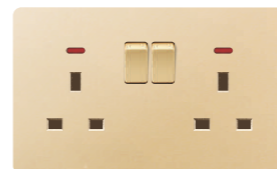

F-2-038
13A DP 2 gang switch+2 socket w/neon