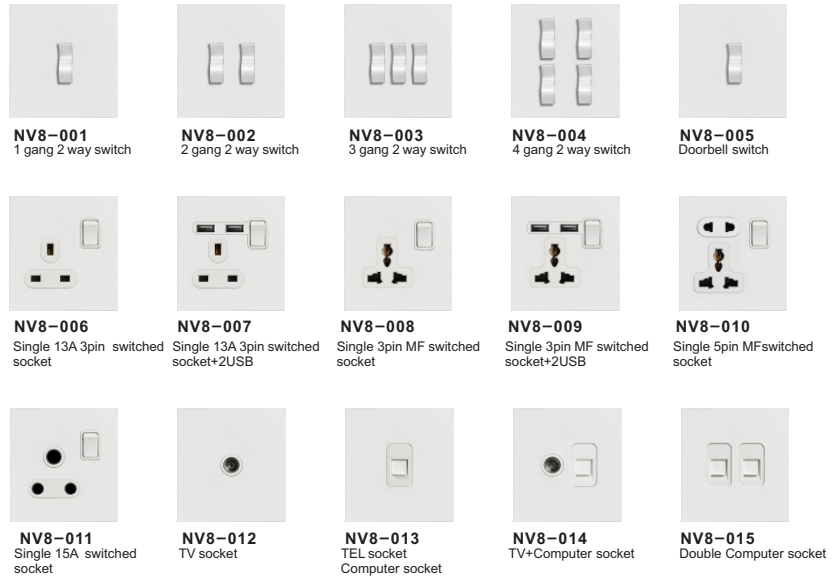

NV8-SERIES