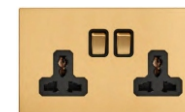

NV5-040
Double 3 pin MF switched socket