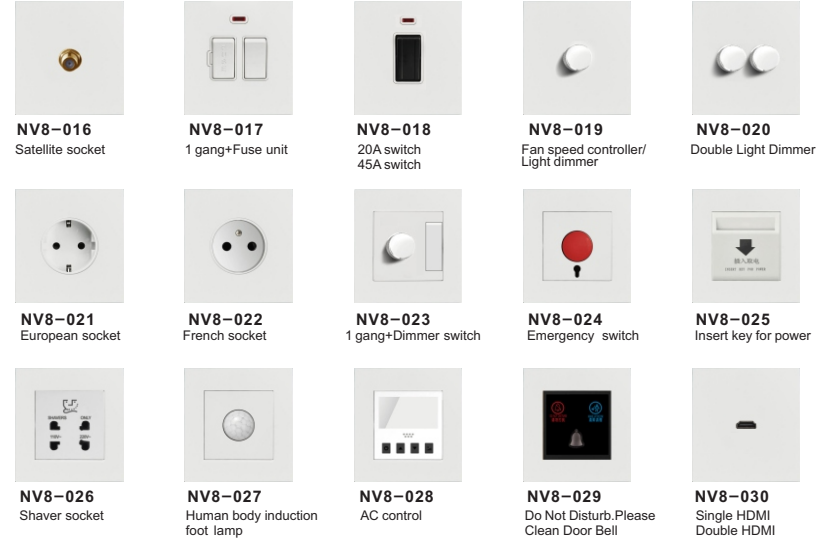

NV8-SERIES