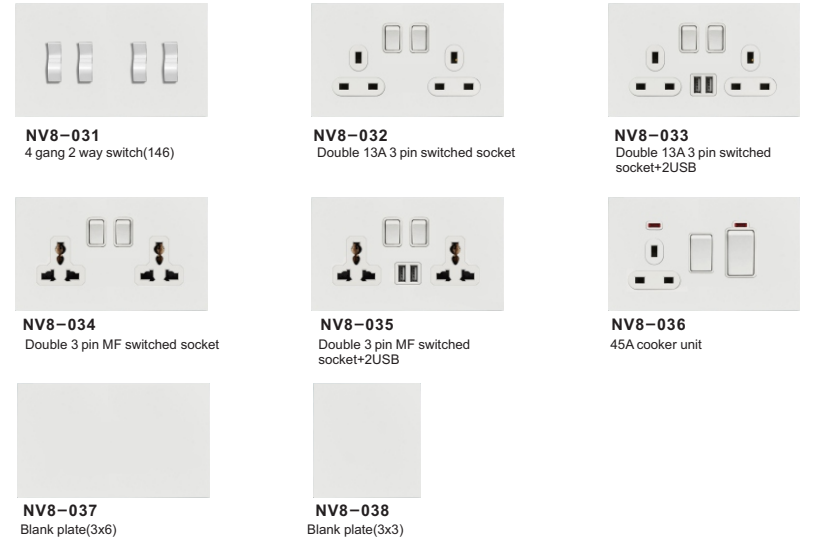

NV8-SERIES