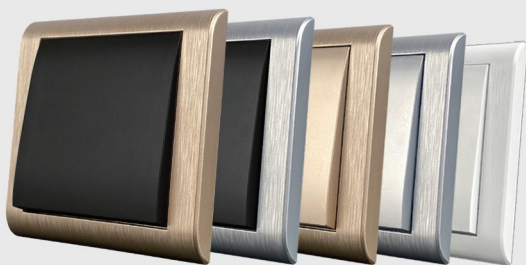

Carton Size : 51*31.5*34cm

9213-85

quintuple frame

Qty Carton : 10/120

Carton Size : 62*22.2*30.2cm

9213 Series Brushed Texture Luxury Option

Color Option

Black&Gold / Black&Silver / Gold / Black / White