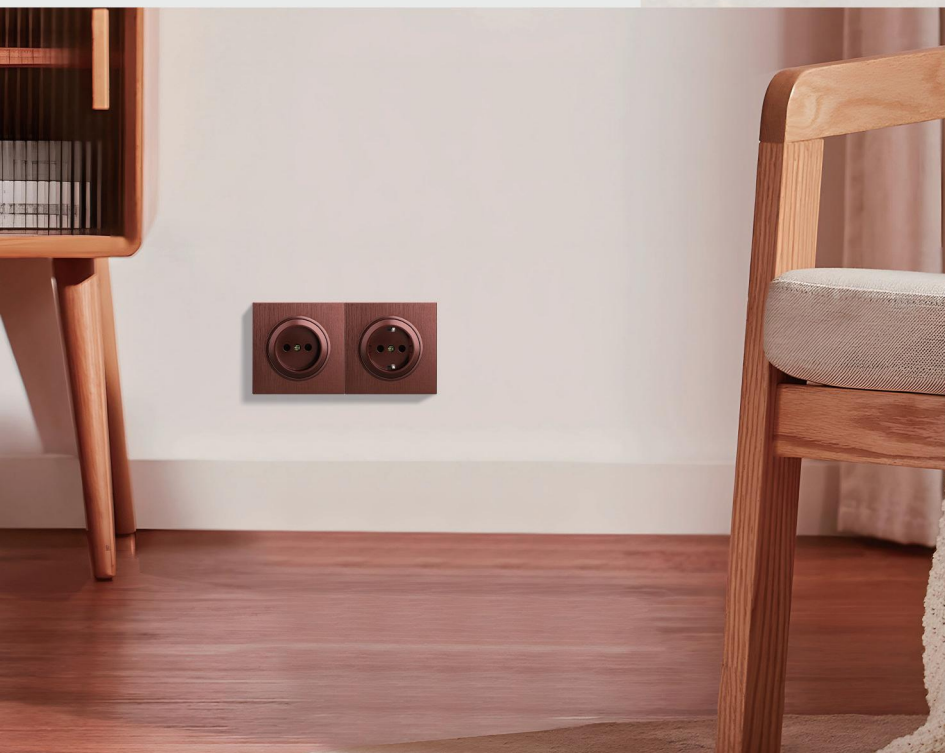

Color Option

Gold / Black / White