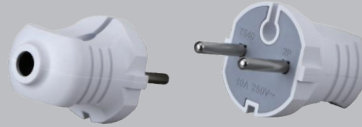

Outdoor surface double socket with earth IP55 French type with automatic connector

Qty Carton : 5/50

Carton Size : 44.5*35*32

E7200-01
Grounded Female Socket

E7200-07
Earthed Schuko Type Plug

E7200-02
Grounded Male Plug