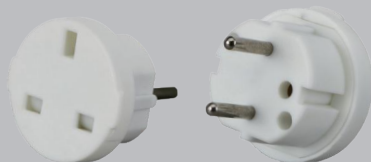

Ampere Pro

E7200 Series

E7200-012
Grounded Plug With Switch

E7200-13
Plug With Lamp Holder

E7200-14
British Adapter

E7200-15
Function Adapter

E7200-V3
Plug

E7200-V2
Earthed Schuko Plug