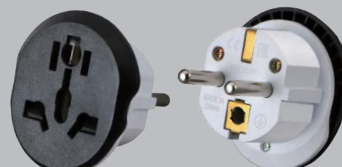

Ampere Pro

E7200 Series

E7200-012
Grounded Plug With Switch

E7200-13
Plug With Lamp Holder

E7200-14
British Adapter

E7200-15
Function Adapter

E7200-V3
Plug

E7200-V2
Earthed Schuko Plug