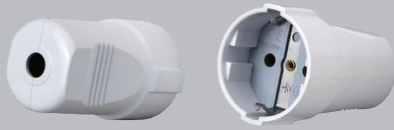

Outdoor surface double socket with earth IP55 French type with automatic connector

Qty Carton : 5/50

Carton Size : 44.5*35*32

E7200-01
Grounded Female Socket

E7200-07
Earthed Schuko Type Plug

E7200-02
Grounded Male Plug