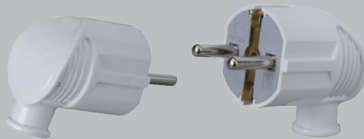

E7200-03
L Type Plug