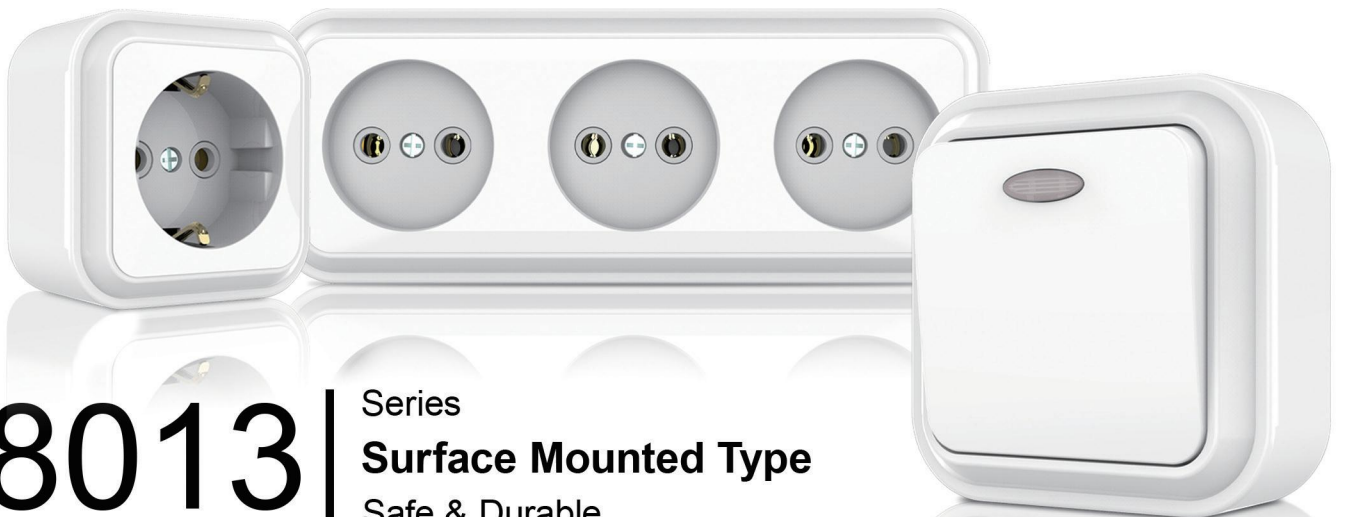

8013

Series
Surface Mounted Type
Safe & Durable