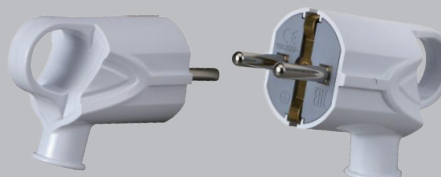

Ampere Pro

E7200 Series

E7200-012
Grounded Plug With Switch

E7200-13
Plug With Lamp Holder

E7200-14
British Adapter

E7200-15
Function Adapter

E7200-V3
Plug

E7200-V2
Earthed Schuko Plug