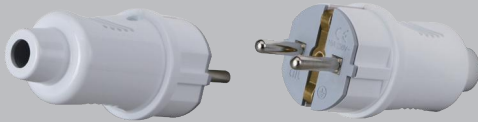

Outdoor surface double socket with earth IP55 French type with automatic connector

Qty Carton : 5/50

Carton Size : 44.5*35*32

E7200-01
Grounded Female Socket

E7200-07
Earthed Schuko Type Plug

E7200-02
Grounded Male Plug