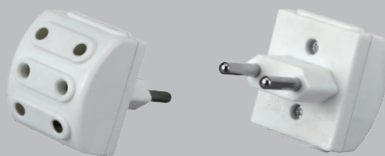

E7200-04
5 Gang to One Adapter