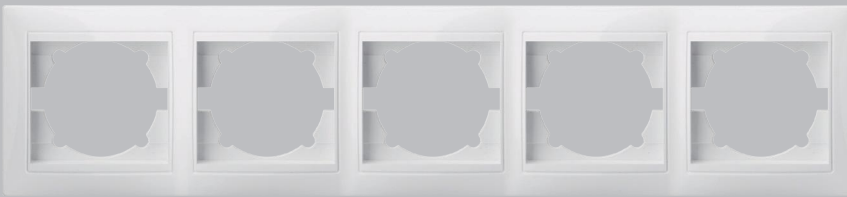

9215 Series

9215-82

double frame

Qty Carton : 20/240

Carton Size : 51*31.5*34cm

9215-83

triple frame

Qty Carton : 15/180

Carton Size : 56*29*30cm

9215-84

quadrant frame

Qty Carton : 12/144

Carton Size : 51*31.5*34cm

9215-85

quintuple frame

Qty Carton : 10/120

Carton Size : 62*22.2*30.2cm

9215 Series

Series

Classic Design

Safe & Practical

Color Option

White / Beige / Gold / Grey