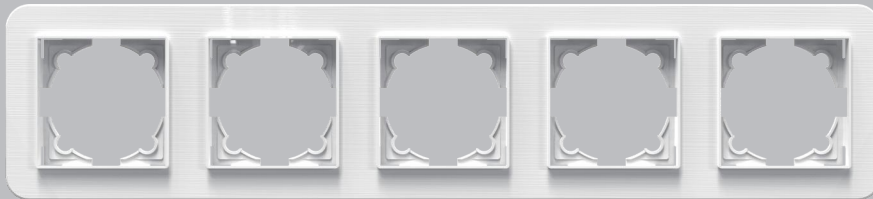

9223-85
quintuple frame
Qty Carton : 10/120
Carton Size : 62*22.2*30.2cm

9223 Series Brushed Texture Elegant Rounded Corner