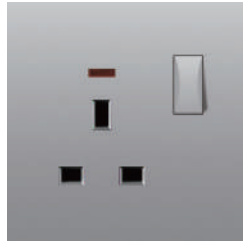

1Gang Switch + Universal Five-hole Socket W/Neon

13A DP 1Gang Switch Socket W/Neon

1Gang Switch + Multi Function Socket W/Neon

1Gang Switch + Universal Five-hole Socket W/Neon

13A DP 1Gang Switch Socket W/Neon

13A DP 1Gang Switch Socket  
W/Neon

15A 1 Gang Switch Socket  
W/Neon

13A Socket

45A Switch W/Neon

5Pin Multi Function Socket

1 Gang Switch+Multi Function  
Socket+2USB W/Neon

1Gang Switched MF Socket  
USB+Type-C W/Neon