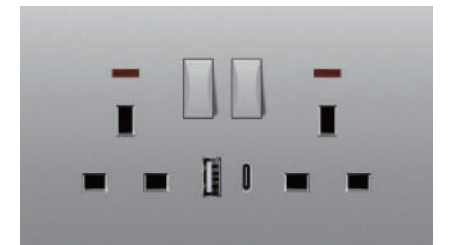

1Gang Switch + Universal Five-hole Socket W/Neon

13A DP 1Gang Switch Socket W/Neon

1Gang Switch + Multi Function Socket W/Neon

1Gang Switch + Universal Five-hole Socket W/Neon

13A DP 1Gang Switch Socket W/Neon

13A DP 1Gang Switch Socket  
W/Neon

15A 1 Gang Switch Socket  
W/Neon

13A Socket

45A Switch W/Neon

5Pin Multi Function Socket

1 Gang Switch+Multi Function  
Socket+2USB W/Neon

1Gang Switched MF Socket  
USB+Type-C W/Neon

13A 2 Gang Switch+2 MF Socket+USB+Type-C  
W/Neon

13A 2Gang DP Switch+2 Socket+USB+Type-C  
W/Neon

13A 1Gang Switched Socket  
USB+Type-C W/Neon

European Socket

French Socket

Kitchen Switch Socket

45A Switch With Neon/DP