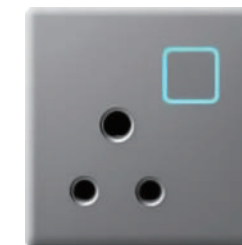

# SQ-3 Series

1Gang Switch

2Gang Switch

3Gang Switch

4Gang Switch

13A Switched Socket

5Pin MF Switched Socket

MF Switched Socket Without Neon

13A Switched Socket Without Neon

15A Switched Socket Without Neon

5Pin MF Switched Socket Without Neon

13A Switched Socket Without Neon Type-C + USB

MF Switched Socket Without Neon Type-C + USB