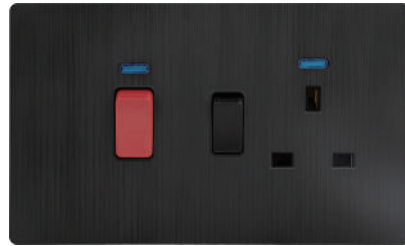

Universal Socket With USB A+C Switch & Neo - Grey

Double Universal Socket With Switch & Neo - Grey

Tel Socket - Black

Satellite Socket - Black

Universal Socket With Switch & Neo - Black

Universal Socket With Switch & Neo - Black