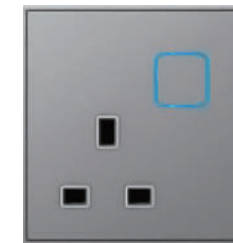

# SQ-4 Series

1Gang Switch 16A

2Gang Switch 16A

3Gang Switch 16A

4Gang Switch 16A

13A Switched Socket

5Pin MF Switched Socket

15A Switched Socket Without Neon