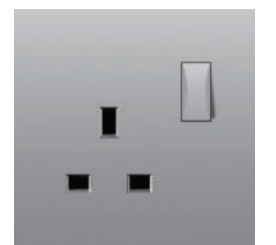

1Gang Switch + Universal Five-hole Socket W/Neon

13A DP 1Gang Switch Socket W/Neon

1Gang Switch + Multi Function Socket W/Neon

1Gang Switch + Universal Five-hole Socket W/Neon

13A DP 1Gang Switch Socket W/Neon