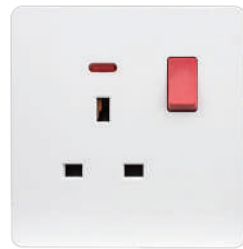

1Gang Switch - Grey

2Gang Switch - Grey

3Gang Switch - Grey

4Gang Switch - White

13A Universal Socket With Switch & Neo - White

15A Socket With Switch & Neo - White

13A Universal Socket With Switch & Neo - Grey