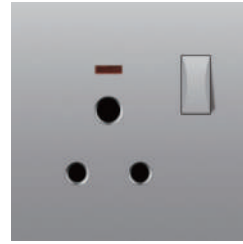

15A 1 Gang Switch Socket
W/Neon