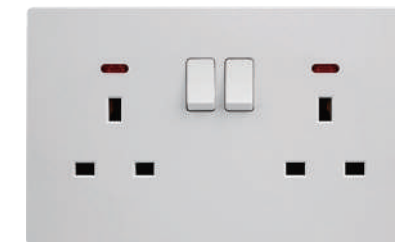

Double 13A Universal Socket With Switch & Neo - White