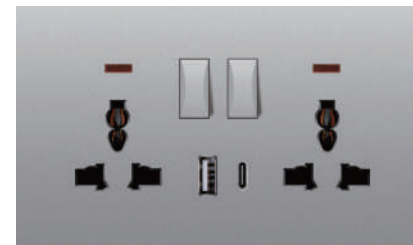

1Gang Switch + Universal Five-hole Socket W/Neon

13A DP 1Gang Switch Socket W/Neon

1Gang Switch + Multi Function Socket W/Neon

1Gang Switch + Universal Five-hole Socket W/Neon

13A DP 1Gang Switch Socket W/Neon

13A DP 1Gang Switch Socket  
W/Neon

15A 1 Gang Switch Socket  
W/Neon

13A Socket

45A Switch W/Neon

5Pin Multi Function Socket

1 Gang Switch+Multi Function  
Socket+2USB W/Neon

1Gang Switched MF Socket  
USB+Type-C W/Neon