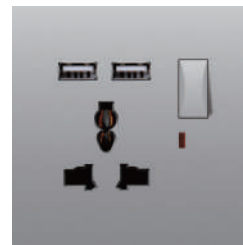

1Gang Switch + Universal Five-hole Socket W/Neon

13A DP 1Gang Switch Socket W/Neon

1Gang Switch + Multi Function Socket W/Neon

1Gang Switch + Universal Five-hole Socket W/Neon

13A DP 1Gang Switch Socket W/Neon

13A DP 1Gang Switch Socket  
W/Neon

15A 1 Gang Switch Socket  
W/Neon

13A Socket

45A Switch W/Neon

5Pin Multi Function Socket

1 Gang Switch+Multi Function  
Socket+2USB W/Neon

1Gang Switched MF Socket  
USB+Type-C W/Neon