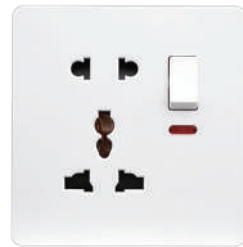

5 Pin Universal Socket With Switch & Neo - White