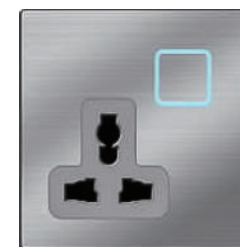

# SQ-5 Series

1Gang Switch 16A

2Gang Switch 16A

3Gang Switch 16A

4Gang Switch 16A

13A Switched Socket

5Pin MF Switched Socket

MF Switched Socket Without Neon