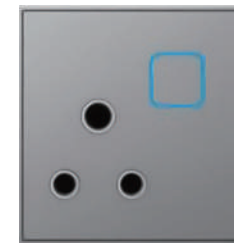

# SQ-4 Series

1Gang Switch 16A

2Gang Switch 16A

3Gang Switch 16A

4Gang Switch 16A

13A Switched Socket

5Pin MF Switched Socket

15A Switched Socket Without Neon