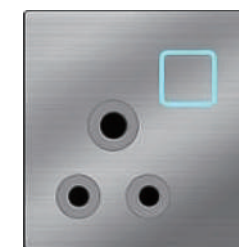

# SQ-5 Series

1Gang Switch 16A

2Gang Switch 16A

3Gang Switch 16A

4Gang Switch 16A

13A Switched Socket

5Pin MF Switched Socket

MF Switched Socket Without Neon