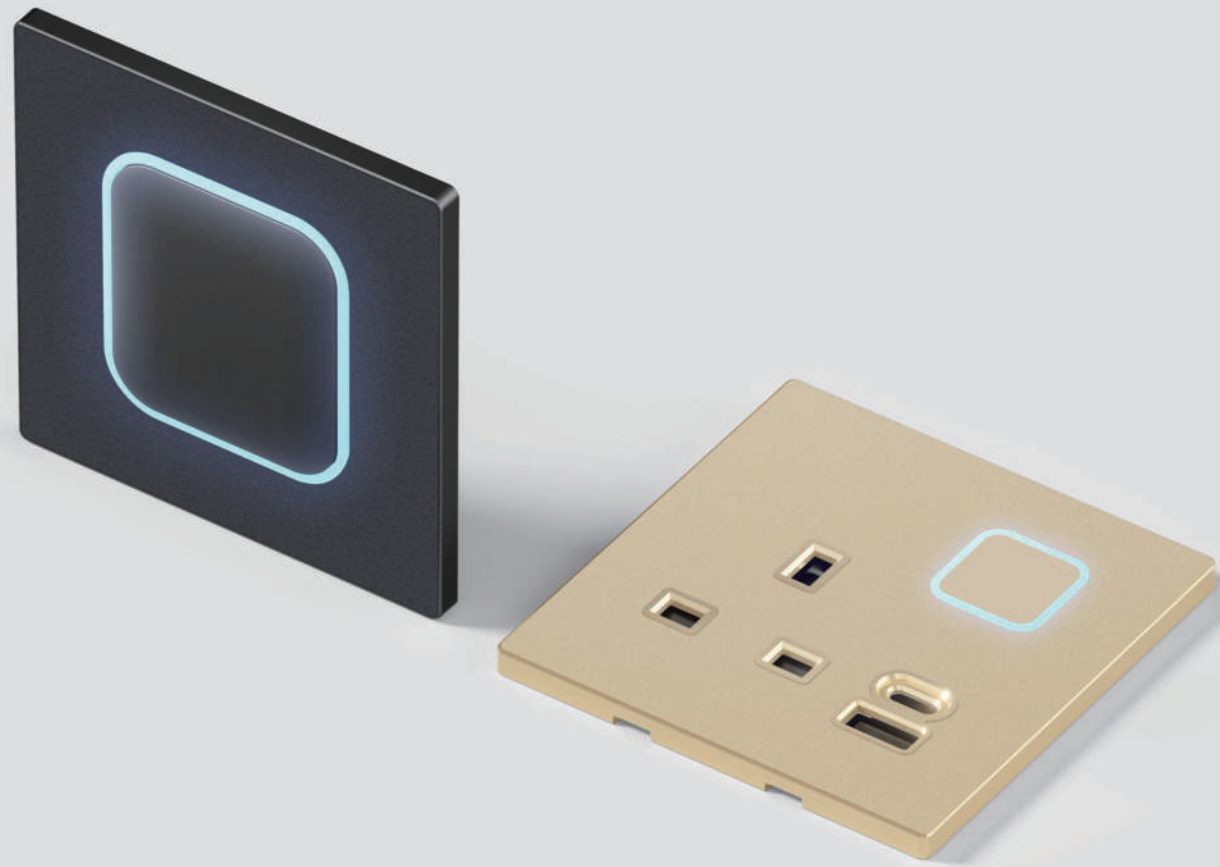

SQ-1 Series