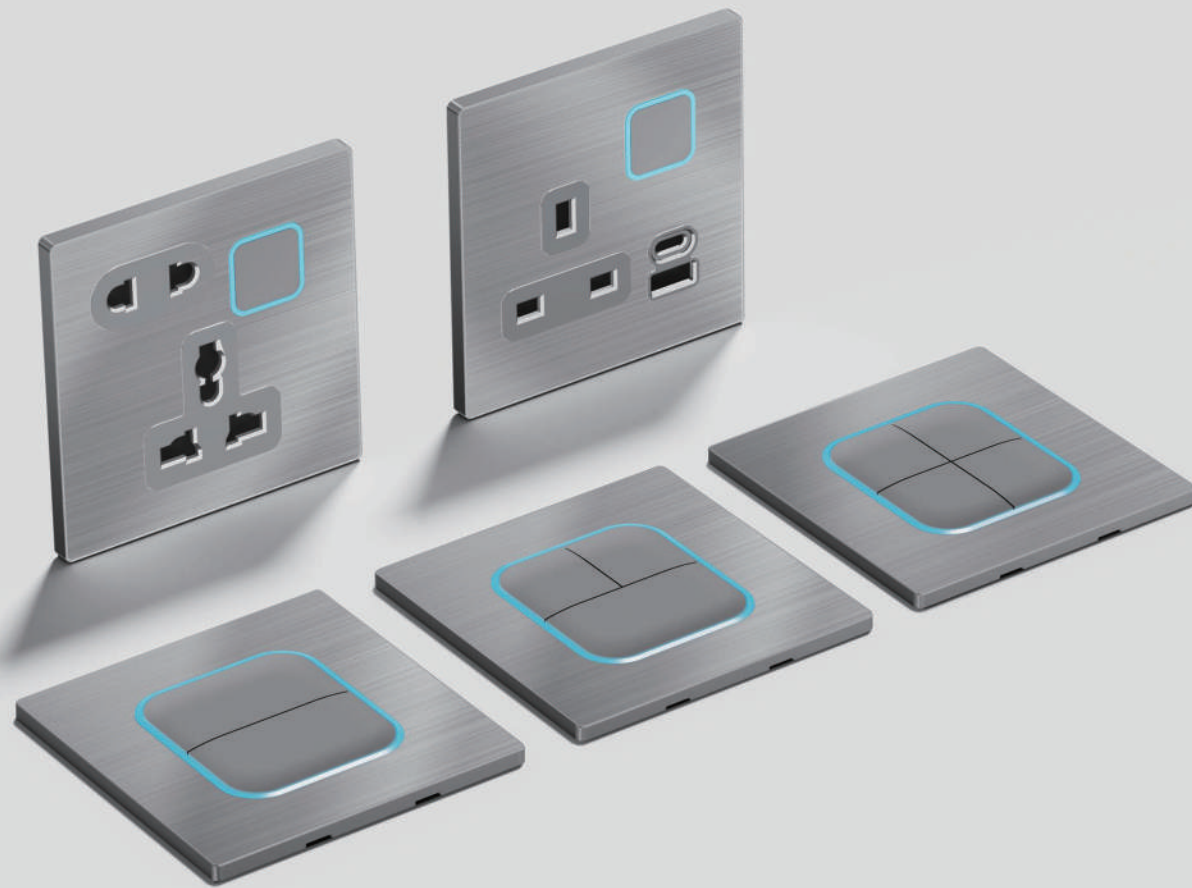

SQ-5 Series