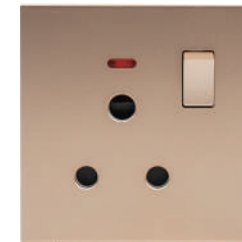

# M6 Series

1Gang Switch - Gold

2Gang Switch - Gold

3Gang Switch - Gold

4Gang Switch - Gold

15A Universal Socket With  
Switch & Neo - Gold

45 Amps Switch With Neo  
- Gold

Universal Socket With Switch  
& Neo - Gold

5Pin Universal Socket With  
Switch & Neo - Gold

3Gang Switch - Grey

4Gang Switch - Grey

Satellite Switch - Grey

1Gang Switch - White

2Gang Switch - White

3Gang Switch - White

15A Universal Socket With Switch & Neo - Grey