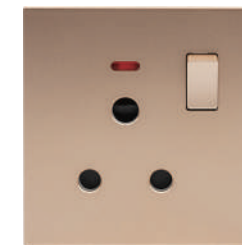

15A Universal Socket With Switch & Neo - Gold