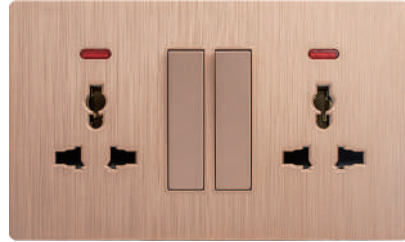

Universal Socket With USB A+C Switch & Neo - Grey

Double Universal Socket With Switch & Neo - Grey

Tel Socket - Black

Satellite Socket - Black

Universal Socket With Switch & Neo - Black

Universal Socket With Switch & Neo - Black

20A Switch With Neo + 13A Universal Socket With Switch & Neo - Black

15A Universal Socket With Switch & Neo - Gold

Double Universal Socket With Switch & Neo - Gold

Double 13A Universal Socket With Switch & Neo And USB A + C - Silver