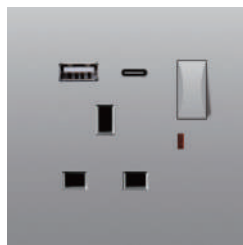

13A 1Gang Switched Socket
USB+Type-C W/Neon