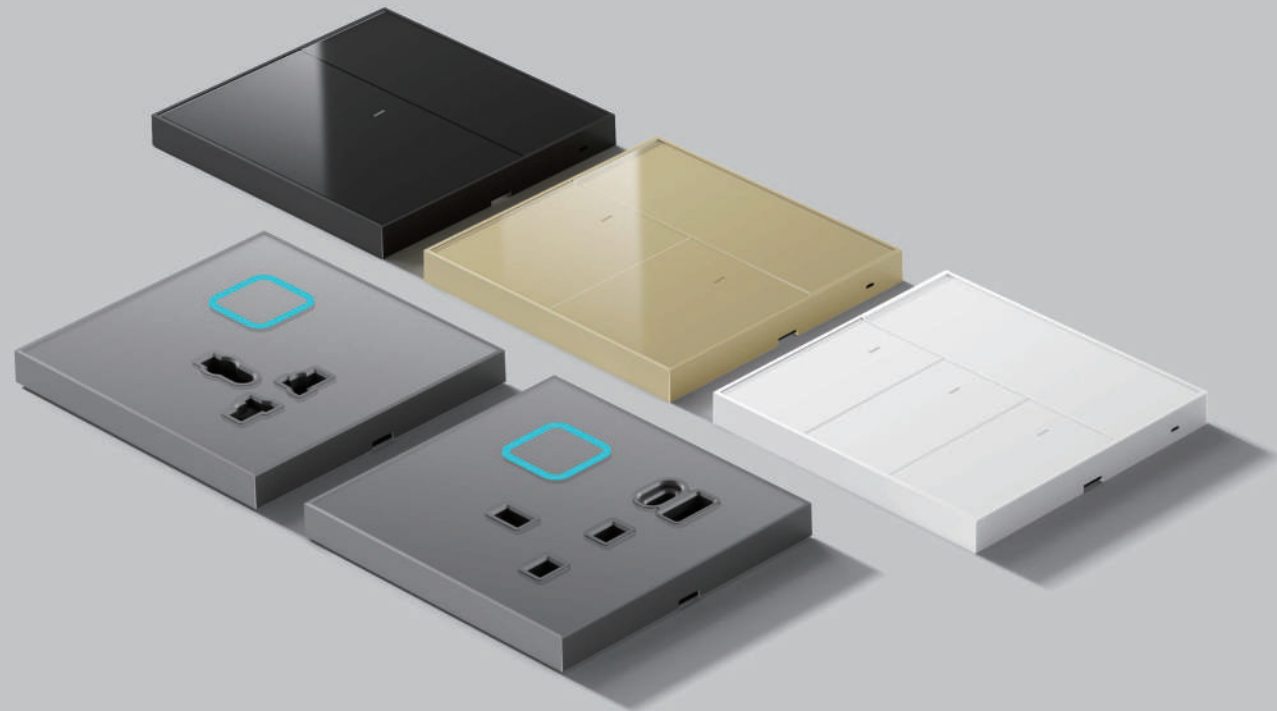

SQ-4 Series