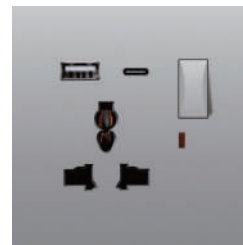

13A DP 1Gang Switch Socket  
W/Neon

15A 1 Gang Switch Socket  
W/Neon

13A Socket

45A Switch W/Neon

5Pin Multi Function Socket

1 Gang Switch+Multi Function  
Socket+2USB W/Neon

1Gang Switched MF Socket  
USB+Type-C W/Neon