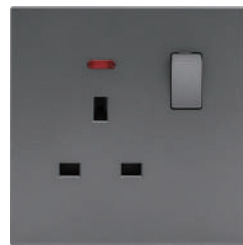

45 Amps Switch With Neo - White

1Gang Switch - Grey

Satellite Switch - Grey

EU Socket - Grey

1Gang Switch - Gold

2Gang Switch - Gold

3Gang Switch - Gold

13A Universal Socket With Switch & Neo - Grey