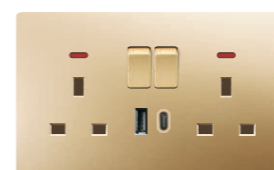

V1-3-041
13A DP 2 gang switch+2 socket
+USB+Type-c