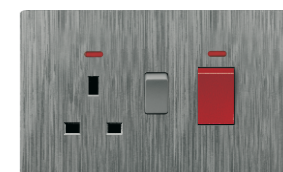

V12-043
Kitchen switch