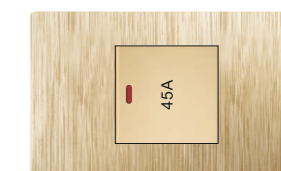

V12-040
1 gang 45A switch w/neon(3x6)