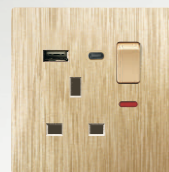

**VI2**/SERIES

White

Gold

Grey

Black

**SWITCH  
SOCKET**

**CHOOSE US**  
YOU WILL BE DIFFERENT

3.9mm