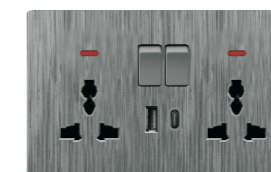

V12-042
2 gang switch+2 multi function socket
+USB+Type-c