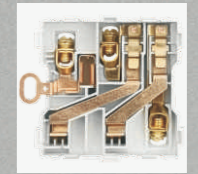

Super insertion force