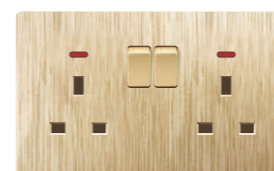

V12-038
13A DP 2 gang switch+2 socket w/neon