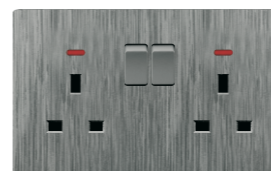

V12-038
13A DP 2 gang switch+2 socket w/neon