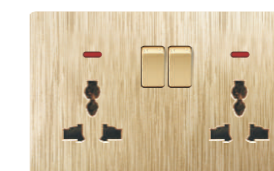

V12-039
2 gang switch+2 multi function socket w/neon