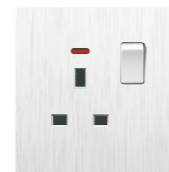

V12-015
13A 1 gang switch socket
w/neon