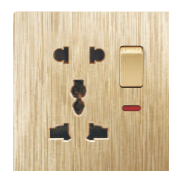

V12-017
1 gang switch+universal
five-hole socket w/neon